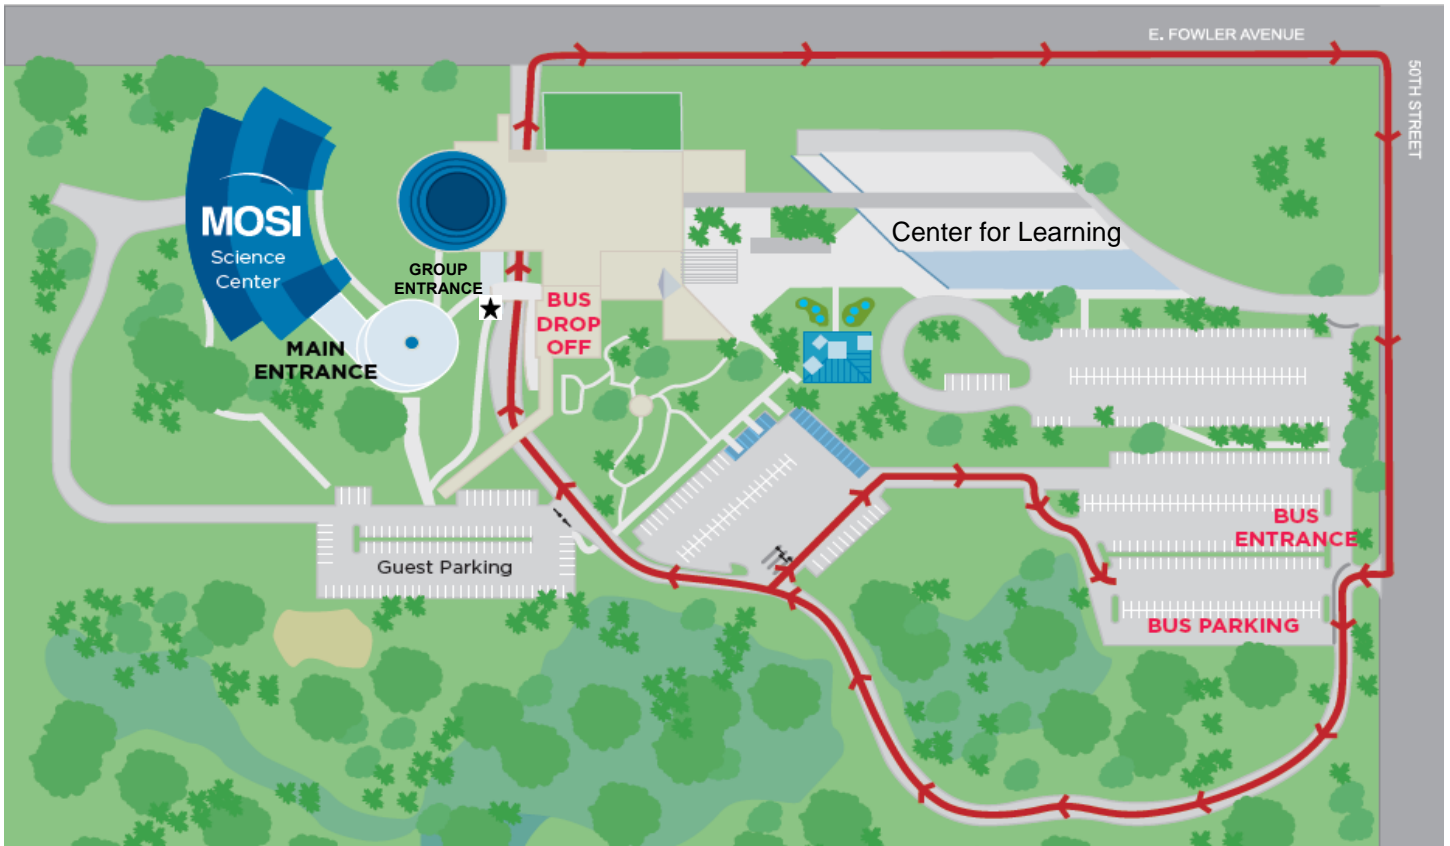

# Drop Off Map

**Address:**

Museum of Science and Industry  
4801 East Fowler Avenue Tampa, FL 33617

- ★ A Group Greeter will be at the group entrance ready to greet you.  
All members of your group should meet at this spot for check-in.